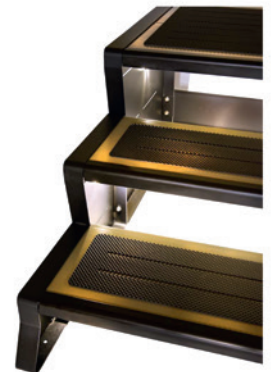

THE EXPANDABLE, MODULAR STEP SERIES FOR SWIM SPAS

COMBINE OUR STANDARD 2 TREAD STEP WITH
A 4 TREAD STEP COMPONENT TO CREATE AN
ATTRACTIVE, DURABLE SWIM SPA STEP.

ModStep 2

ModStep 4

ModStep with optional solar lighting

Features & Specifications

- + Sizeable 300mm x 900mm tread design
- + Expandable width in 900mm increments
- + Available in 2 cabinet matching step colors (Grey & Espresso)
- + Large, 600mm x 900mm top platform surface
- + Rubber, non-slip tread is soft to the feet
- + Simplifying inventory
- + Powder coated aluminum frame & polymer treads

Optional Components

- + Solar lighting creates an attractive accent (sold separately)
- + SmartDrawer provides storage for goggles, chemicals and more (sold separately)

CSNGlobal

Leisure Concepts
The leader in spa accessories